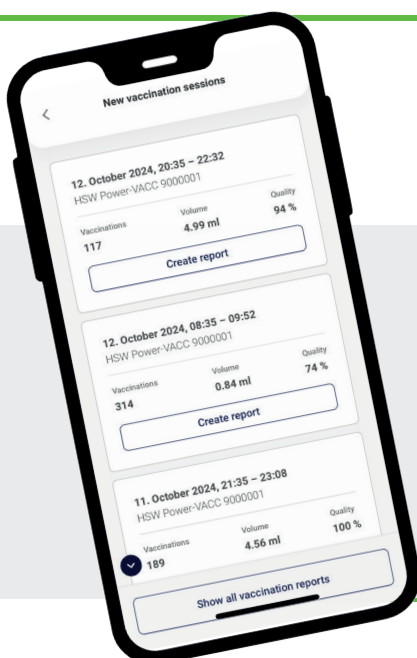

HSW Connect App

Your Smart Companion for Device Management

OPTIMIZE YOUR WORKFLOW WITH OUR HSW CONNECT APP!

Our intuitive application provides full control over your device and data, ensuring efficiency and ease of use.

- **MONITOR & CUSTOMIZE**

Track your device's status and adjust settings to meet your individual needs

- **STAY UP TO DATE**

Get the latest firmware updates for new software features

- **SEAMLESS DATA MANAGEMENT**

Quickly import vaccination data from your device and effortlessly export session reports via e-mail

- **COMPREHENSIVE SUPPORT**

Access FAQs, user manuals and instructional videos to maximize efficiency

- **KEEPING YOUR DATA SAFE**

Your reports and data are securely managed, protected and belongs to you alone.

Experience smarter device management with
**HSW CONNECT APP -
DOWNLOAD NOW AND TAKE CONTROL!**